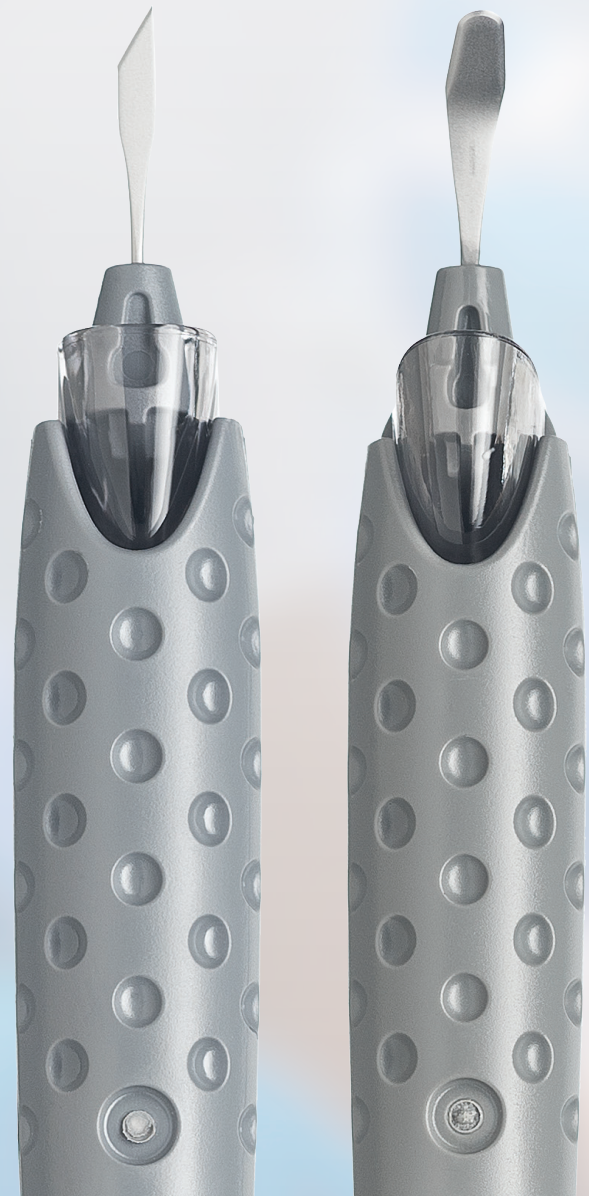

Kojo Safety Slit Knives

Kojo Safety Slit Knives are slit blades with an arcuate shape.

373025

Qty: 10/Bx
Brand: BVI

Description	SKU #
2.5 mm Kojo Slit, 45 Degrees, Arc height is 0.55 mm	373025
3.2 mm Kojo Slit, 45 Degrees, Arc height is 0.71 mm	373032