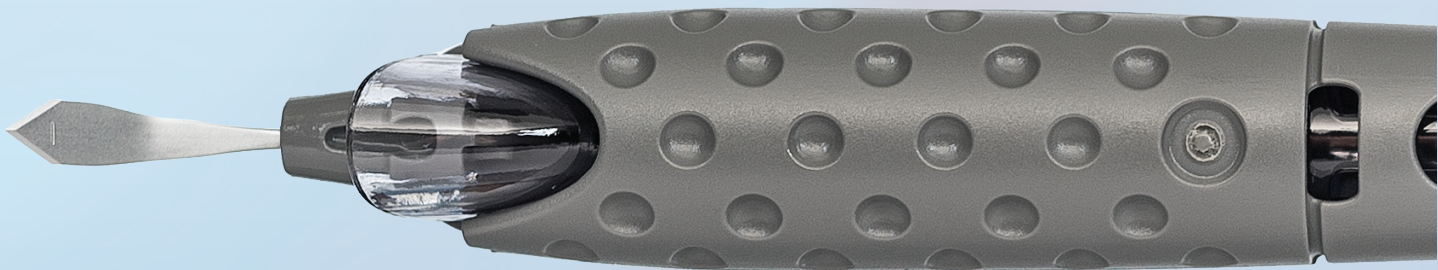

BVI

BVI® Cataract Knives

Trusted Performance, Precision and Innovation

BVI offers a wide range of Safety and conventional knives for cataract surgery. Slit, Sideport, Crescent and Micro-Sharp knives come in a wide range of sizes to meet the needs of ophthalmic surgeons.

Unprecedented Sharpness and a 15-50% Less Insertion Force That Beats the Competition*

BVI TIP:

Did you know knives have a depth indicator? The depth indicator represents the tunnel length.

Knife Insertion Force Into Porcine Cornea

Knife Sizes	Reference Line From Tip
1.8 mm and 2 mm	1.75 mm
> 2 mm	2 mm

* Comparison testing performed on leading manufacturers' ophthalmologic slit knife, results available on file at BVI, average values shown.
 ** Jhanji, V.; Chan E.; Das S.; Zhang H.; Vajpayee, RB. Trypan blue dye for anterior segment surgeries. Eye (2011) 25, 1113-1120.