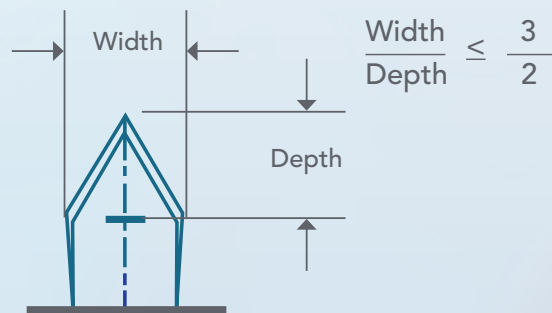

Unprecedented Sharpness and a 15-50% Less Insertion Force That Beats the Competition*

BVI TIP:

Did you know knives have a depth indicator? The depth indicator represents the tunnel length.

Knife Insertion Force Into Porcine Cornea

Knife Sizes	Reference Line From Tip
1.8 mm and 2 mm	1.75 mm
> 2 mm	2 mm

* Comparison testing performed on leading manufacturers' ophthalmologic slit knife, results available on file at BVI, average values shown.
 ** Jhanji, V.; Chan E.; Das S.; Zhang H.; Vajpayee, RB. Trypan blue dye for anterior segment surgeries. Eye (2011) 25, 1113-1120.