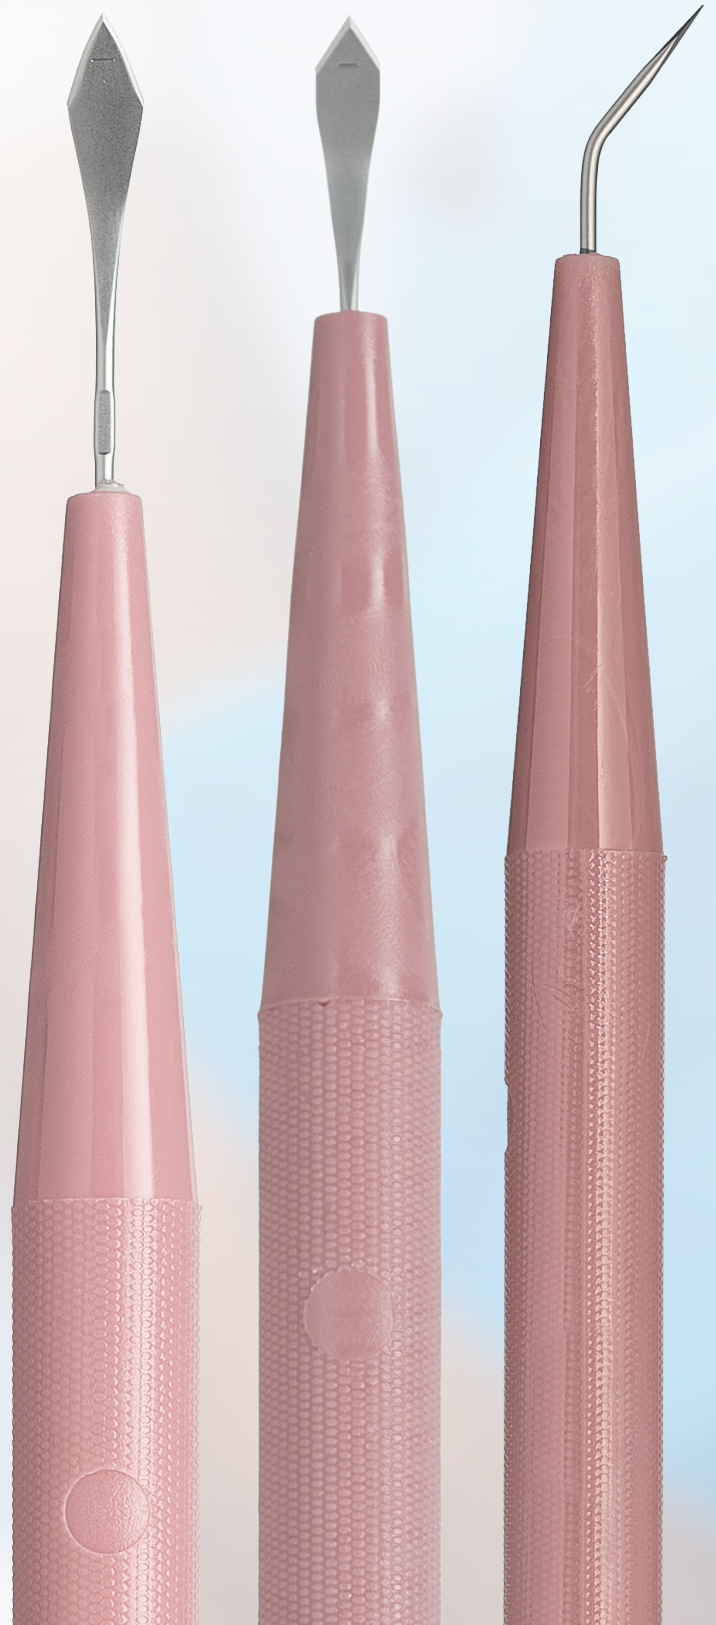

Slit Knives

Slit Knives are available in a wide range of sizes designed for penetration and accurate incision width.

373727

Single Bevel

Qty: 10/Bx
Brand: BVI

Description	SKU #
1.8 mm Slit, 45 Degrees, Single bevel up	373718
2.2 mm Slit, 45 Degrees, Single bevel up	373722
2.4 mm Slit, 45 Degrees, Single bevel up	373724
2.5 mm Slit, 45 Degrees, Single bevel up	373725
2.6 mm Slit, 45 Degrees, Single bevel up	373726
2.75 mm Slit, 45 Degrees, Single bevel up	373727
2.8 mm Slit, Straight, Matte	373328
2.8 mm Slit, 45 Degrees, Single bevel up	373728
3 mm Slit, Straight, Matte	373330
3 mm Slit, 45 Degrees, Single bevel up	373730
3.2 mm Slit, Straight, Matte	373332
3.2 mm Slit, 45 Degrees, Single bevel up	373732

370824

Double Bevel

Qty: 10/Bx
Brand: BVI

Description	SKU #
2 mm Slit, 45 Degrees, Double bevel up	370820
2.2 mm Slit, 45 Degrees, Double bevel up	370822
2.4 mm Slit, 45 Degrees, Double bevel up	370824
2.5 mm Slit, 45 Degrees, Double bevel up	370825
2.65 mm Slit, 45 Degrees, Double bevel up	370826
2.75 mm Slit, 45 Degrees, Double bevel up	370827
2.8 mm Slit, 45 Degrees, Double bevel up	370828
3 mm Slit, 45 Degrees, Double bevel up	370830