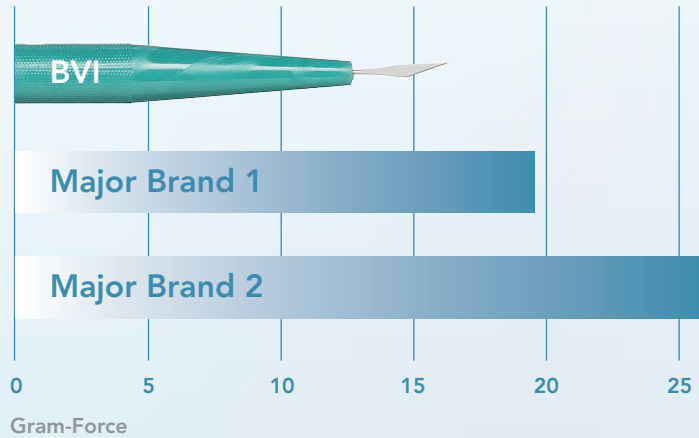

Unprecedented Sharpness and a 15-50% Less Insertion Force That Beats the Competition*

BVI TIP:

Did you know knives have a depth indicator? The depth indicator represents the tunnel length.

Knife Insertion Force Into Porcine Cornea

Knife Sizes	Reference Line From Tip
1.8 mm and 2 mm	1.75 mm
> 2 mm	2 mm

* Comparison testing performed on leading manufacturers' ophthalmologic slit knife, results available on file at BVI, average values shown.
 ** Jhanji, V.; Chan E.; Das S.; Zhang H.; Vajpayee, RB. Trypan blue dye for anterior segment surgeries. Eye (2011) 25, 1113-1120.