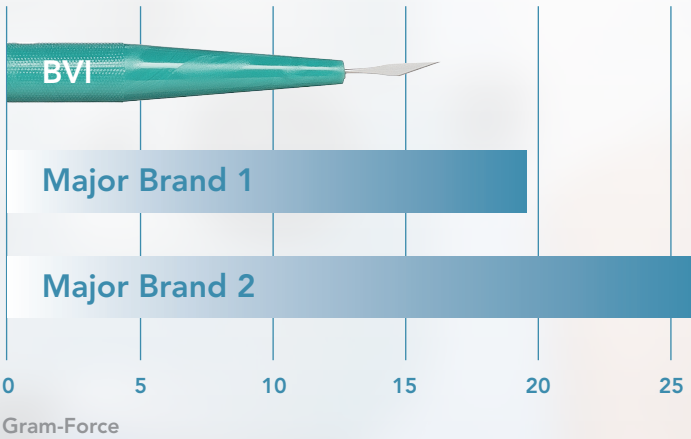

Unprecedented Sharpness and a 15-50% Less Insertion Force That Beats the Competition*

BVI TIP: 

Did you know BVI knives have a depth indicator? The depth indicator represents the tunnel length.

Knife Insertion Force Into Porcine Cornea

Knife Sizes	Reference Line From Tip
1.8 mm and 2 mm	1.75 mm
> 2 mm	2 mm

* Comparison testing performed on leading manufacturers' ophthalmologic slit knife, results available on file at BVI, average values shown.
 ** Jhanji, V.; Chan E.; Das S.; Zhang H.; Vajpayee, RB. Trypan blue dye for anterior segment surgeries. Eye (2011) 25, 1113-1120.