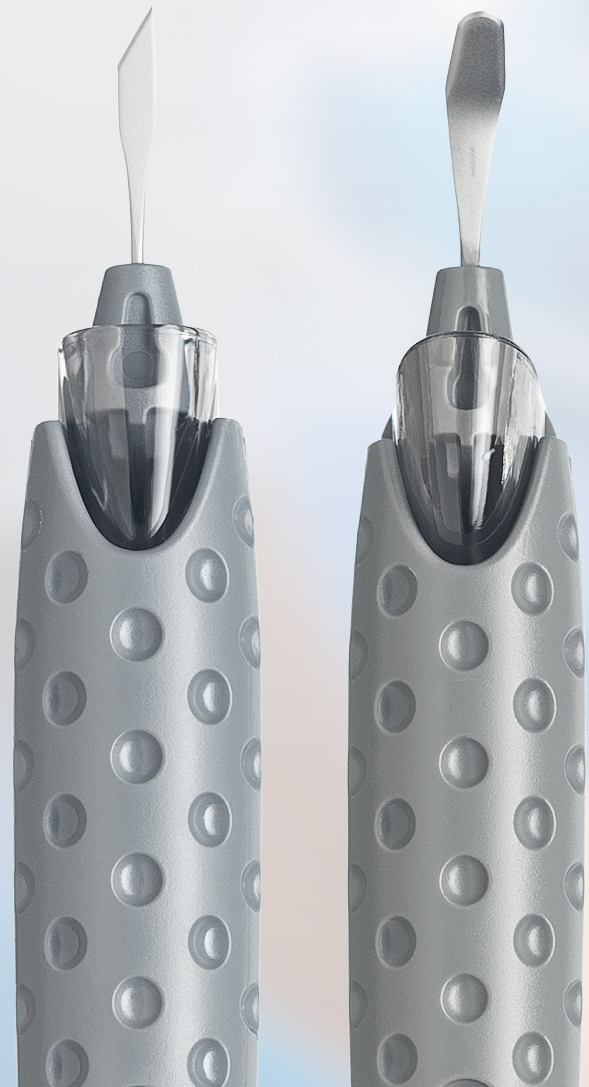

Optimum Safety Sideport Knives

Safety Sideport Knives are designed for stab incisions.

378235

Qty: 10/Bx
Brand: BVI

Description	SKU #
15 Degree Sideport, Straight	378235
22.5 Degree Sideport, Straight	378236
30 Degree Sideport, Straight	378237
45 Degree Sideport, Straight	378238