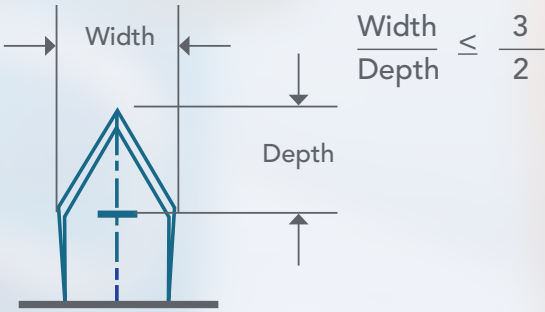

Unprecedented Sharpness and a 15-50% Less Insertion Force That Beats the Competition*

BVI TIP: 

Did you know BVI knives have a depth indicator? The depth indicator represents the tunnel length.

Knife Insertion Force Into Porcine Cornea