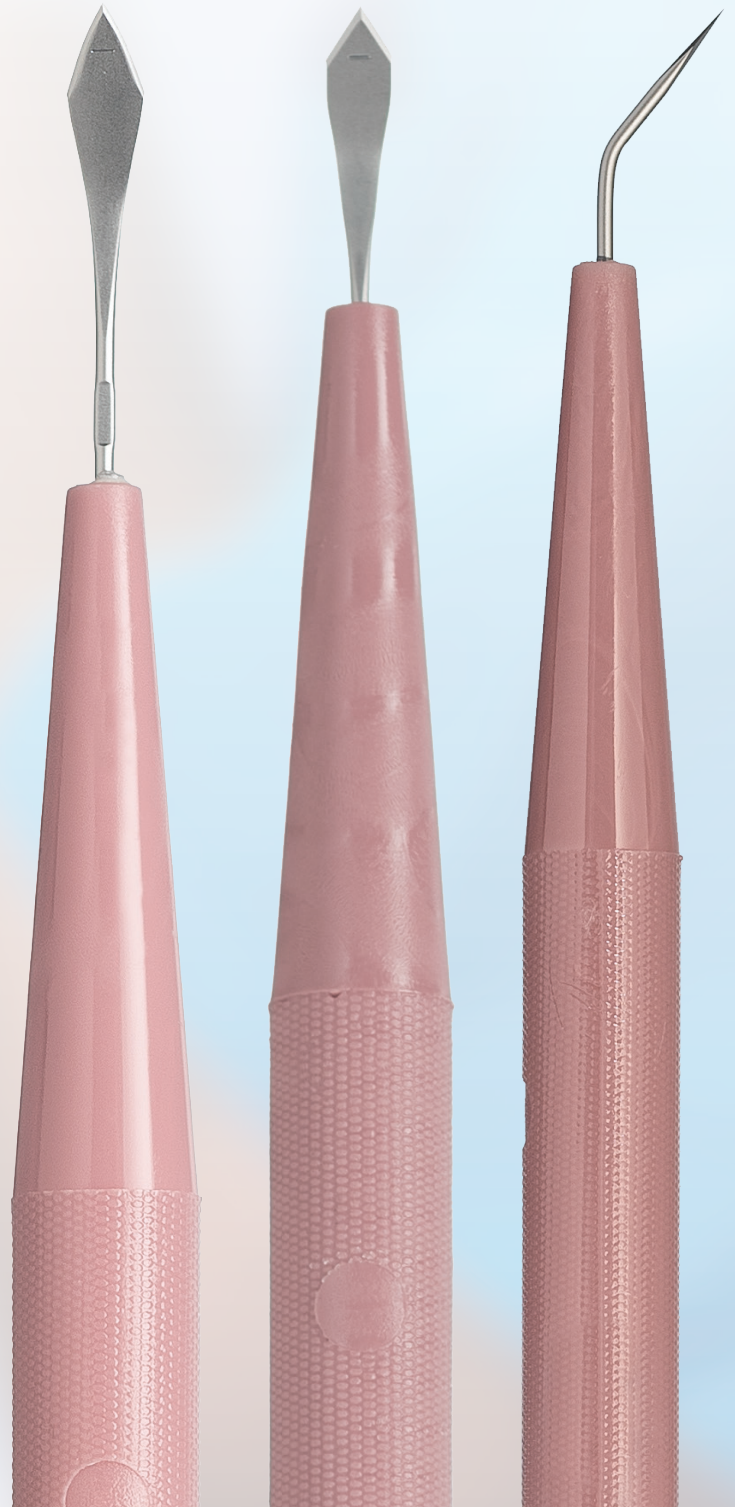

Slit Knives

Slit Knives are available in a wide range of sizes designed for penetration and accurate incision width.

373727

Single Bevel

Qty: 10/Bx
Brand: BVI

Description	SKU #
1.8 mm Slit, 45 Degrees, Single bevel up	373718
2.2 mm Slit, 45 Degrees, Single bevel up	373722
2.4 mm Slit, 45 Degrees, Single bevel up	373724
2.5 mm Slit, 45 Degrees, Single bevel up	373725
2.6 mm Slit, 45 Degrees, Single bevel up	373726
2.75 mm Slit, 45 Degrees, Single bevel up	373727
2.8 mm Slit, Straight, Matte	373328
2.8 mm Slit, 45 Degrees, Single bevel up	373728
3 mm Slit, Straight, Matte	373330
3 mm Slit, 45 Degrees, Single bevel up	373730
3.2 mm Slit, Straight, Matte	373332
3.2 mm Slit, 45 Degrees, Single bevel up	373732

370824

Double Bevel

Qty: 10/Bx
Brand: BVI

Description	SKU #
2 mm Slit, 45 Degrees, Double bevel up	370820
2.2 mm Slit, 45 Degrees, Double bevel up	370822
2.4 mm Slit, 45 Degrees, Double bevel up	370824
2.5 mm Slit, 45 Degrees, Double bevel up	370825
2.65 mm Slit, 45 Degrees, Double bevel up	370826
2.75 mm Slit, 45 Degrees, Double bevel up	370827
2.8 mm Slit, 45 Degrees, Double bevel up	370828
3 mm Slit, 45 Degrees, Double bevel up	370830